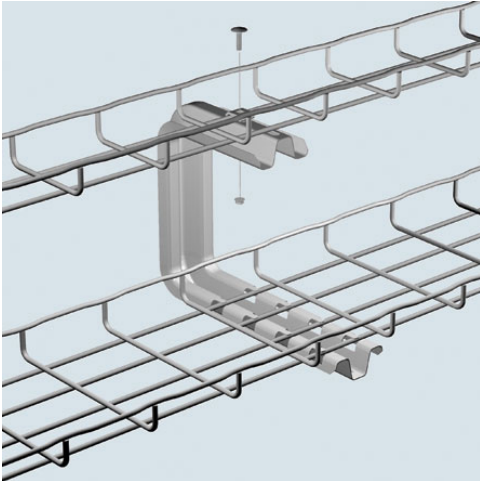

Cablofil
FAS C BRACKET-STAINLESS (2D,,6W,,18L) [945146]
Part No. 945146

Cablofil Wiremesh Cable Tray concept based upon performance, safety and economy — three qualities which make Cablofil Wiremesh Cable Tray system preferred by installers. Cablofil adapts to the most complex configurations, and its structure gives maximum strength for minimum weight. The ease of creating fittings, carried out on site, as well as the wide range of unique and universal accessories gives complete freedom in routing combined with exceptionally fast installation.

Features & Benefits

For cable tray installation under ceilings or overhangs. Can be stacked for multiple levels of Cablofil tray support. Saves installation time patented FAS style attachment holds cable tray secure without nuts and bolts. EZ BN 1/4 and CE 25 are sold separately.

Specifications

General Info

Product Line	Cablofil	Finish	Stainless 316
UPC Number	800388472969	Country Of Origin	Italy
Type	Supports		

Dimensions

Product Width US	2.67 in	Product Weight US	3.03 lb
Product Volume US	0.266 cu ft	Product Depth US	20.81 in
Product Height US	8.268 in		