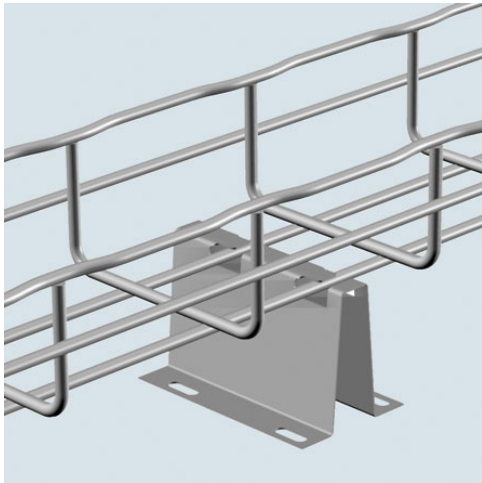

Cablofil
UNDER FLOOR SUPPORT STAND-PAINTED (4H,12W)
Part No. 945155

Cablofil Wiremesh Cable Tray concept based upon performance, safety and economy

Features & Benefits

three qualities which make Cablofil Wiremesh Cable Tray system preferred by installers. Cablofil adapts to the most complex configurations, and its structure gives maximum strength for minimum weight. The ease of creating fittings, carried out on site, as well as the wide range of unique and universal accessories gives complete freedom in routing combined with exceptionally fast installation.

Specifications

General Info

Product Line	Cablofil	Finish	Custom Painted
Country Of Origin	United States		
