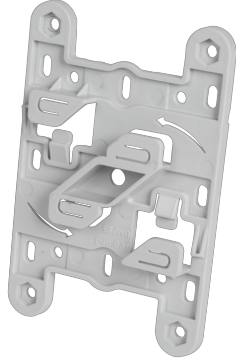

Cablofil
UNIVERSAL CAMERA/BOX Mounting Plate -GRAY PLASTIC(10 PCS) [945249]
Part No. 945249

Universal mounting plate for mounting security cameras, wireless access points and electrical boxes quickly and securely to wire mesh tray. This mounting plate is compatible with all major brands of routers, security cameras, and electrical boxes. No longer will you have to attach these items to the wire mesh tray using zip ties or other methods.

UMP85Kit Includes:

- Universal Mounting Bracket (1)
- 8-32x3/8" Phillips Pan Head Screws (4)
- 8-32x5/8" Phillips Pan Head Screws (2)
- 8-32 Hex Nuts (4)
- #8 External Star Washers (4)
- 1/4" Tall Spacer (2) (use with various security cameras)

Features & Benefits

Universal mounting plate fits all major brands of routers, security cameras, and electrical boxes. Twist/snap into position on wire mesh tray with no hardware. Fits all Cablofil wire mesh tray series and sizes.

Specifications

General Info

Product Line	Cablofil	Finish	Plastic
UPC Number	800388468276	Country Of Origin	China
Type	Accessories		

Dimensions

Product Weight US	1.7 lb
-------------------	--------