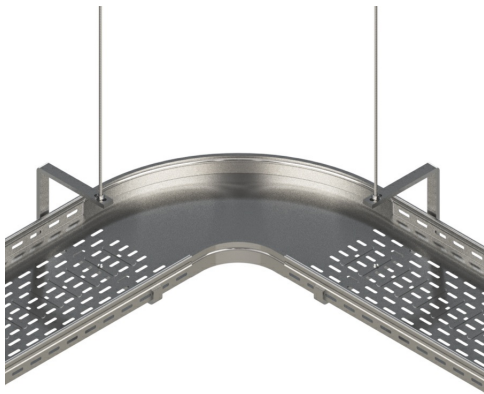

Cablofil
Vtrough Center Hanger 100 BLACK
Part No. 960765

Center Hanging Fiber Trough tray makes adding cables easy with the new ESO P31. The open side allows greater access to cable pathways up to 12" wide and makes covers easier to remove and replace. Designed for medium duty loads, the ESO P31 accepts 3/8" threaded rod and attaches to the tray with EZBN1/4 bolts. ESO P31 available in EZ (Electrozinc) and GC (Hot Dipped Galvanized) to match your application environment.

Features & Benefits

Open side allows cables to added to pathway easily
Use with 3/8" threaded rod
Packaged in sets of 6 and 10

Works with Fiber Trough or V-Trough Tray up to 12" wide
Steel construction is available in two finishes.

Dimensions

| | | | |
|-------------------|-------------|-------------------|---------|
| Product Width US | 4.25 in | Product Weight US | 0.75 lb |
| Product Volume US | 0.015 cu ft | Product Depth US | 6.25 in |
| Product Height US | 1.0 in | | |