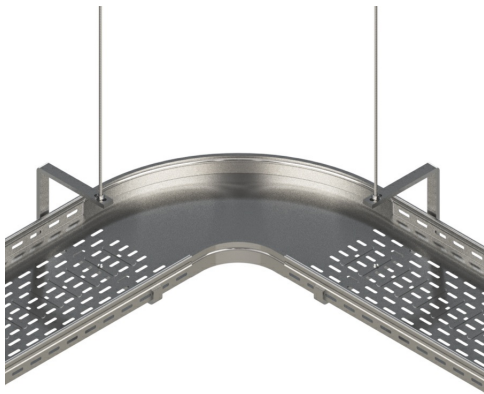

**Cablofil**  
**Vtrough Center Hanger 100 WHITE**  
Part No. 960770

Center Hanging Fiber Trough tray makes adding cables easy with the new ESO P31. The open side allows greater access to cable pathways up to 12" wide and makes covers easier to remove and replace. Designed for medium duty loads, the ESO P31 accepts 3/8" threaded rod and attaches to the tray with EZBN1/4 bolts. ESO P31 available in EZ (Electrozinc) and GC (Hot Dipped Galvanized) to match your application environment.

## Features & Benefits

- Open side allows cables to added to pathway easily
- Use with 3/8" threaded rod
- Packaged in sets of 6 and 10

- Works with Fiber Trough or V-Trough Tray up to 12" wide
- Steel construction is available in two finishes.

### Dimensions

Product Width US	4.5 in	Product Weight US	0.74 lb
Product Volume US	0.016 cu ft	Product Depth US	6.25 in
Product Height US	1.0 in		