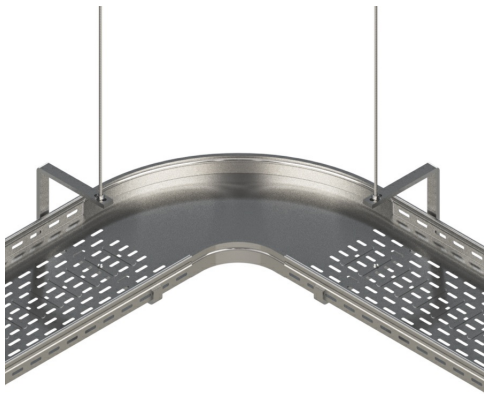

**Cablofil**  
**Vtrough Center Hanger 200 WHITE**  
Part No. 960771

Center Hanging Fiber Trough tray makes adding cables easy with the new ESO P31. The open side allows greater access to cable pathways up to 12" wide and makes covers easier to remove and replace. Designed for medium duty loads, the ESO P31 accepts 3/8" threaded rod and attaches to the tray with EZBN1/4 bolts. ESO P31 available in EZ (Electrozinc) and GC (Hot Dipped Galvanized) to match your application environment.

## Features & Benefits

- Open side allows cables to added to pathway easily
- Use with 3/8" threaded rod
- Packaged in sets of 6 and 10

- Works with Fiber Trough or V-Trough Tray up to 12" wide
- Steel construction is available in two finishes.

### Dimensions

Product Width US	6.5 in	Product Weight US	1.76 lb
Product Volume US	0.033 cu ft	Product Depth US	8.75 in
Product Height US	1.0 in		