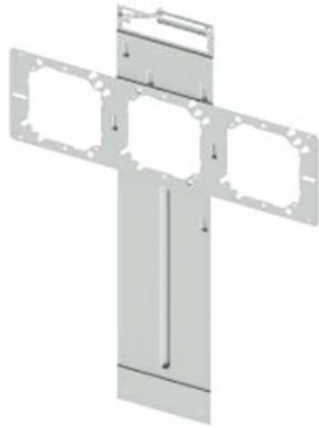

Cablofil
SINGLE OPENING FLOOR BRACKET 24" OC BOX OF 25 [FP981556]
Part No. FP981556

Rough-in is fast and easy with FAS Power. Manufactured floor brackets slide under the sill plate with no vertical measuring needed. Wall brackets with pre-mounted boxes and rings quickly attach to the stud. And for fast job starts, FAS Power products are prepackaged and shipped to the requirements of the contractor. To save time in the planning process, use our online configurator.

Features & Benefits

Time saving Kick in Floor bracket design

Specifications

General Info

Product Line	Cablofil	Finish	Pre-Galvanized
UPC Number	800388058576	Country Of Origin	United States
Standard	UL Listed		

Dimensions

Product Width US	5.0 in	Product Height US	24.0 in
------------------	--------	-------------------	---------

Buy American Act Compliance

BAA	Yes
-----	-----