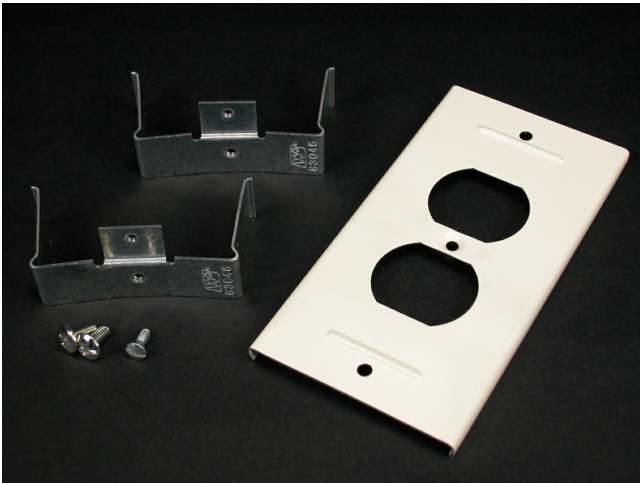

Wiremold  
3000 Duplex Receptacle Cover  
Part No. G3046BE

Installs commercially available 15A and 20A duplex receptacles or 106 style data frame into 3000 Series Raceway.

## Features & Benefits

Installs commercially available 15A and 20A duplex receptacles or 106 style data frame into 3000 Series Raceway.

### General Info

Product Line	Wiremold	UPC Number	786776096460
Country Of Origin	United States	Application Sector	Commercial
Standard	cULus Listed Raceway:File E4376 Guide RJBT. Fittings: File E41751 Guide RJPR. Base & Blank Cover: Meets Article 386 of NEC. Meets Section 12-600 of CEC.	Type	Raceway

### Dimensions

Product Length US	5.375 in
-------------------	----------