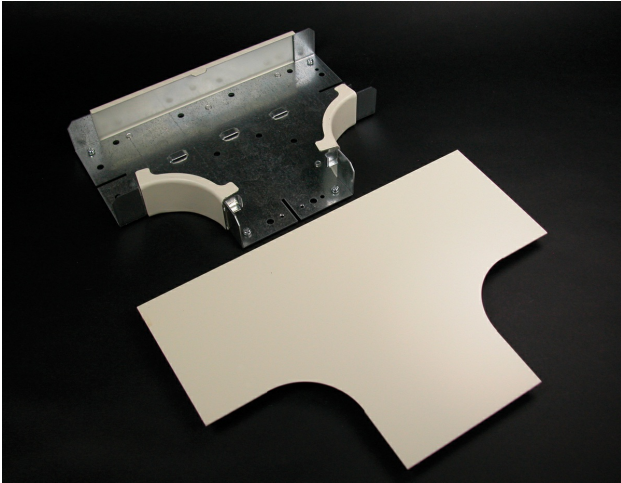

Wiremold  
4000 RADIUS Full Capacity Tee Fitting  
Part No. G4015FO

Full capacity, undivided tee fitting. Provides 2" (51mm) cable bend radius control for UTP, STP and fiber optic installations. Ideal for new installations whether the cable is lay-in or pull-through.

## Features & Benefits

Full capacity, undivided tee fitting. Provides 2" (51mm) cable bend radius control for UTP, STP and fiber optic installations. Ideal for new installations whether the cable is lay-in or pull-through.