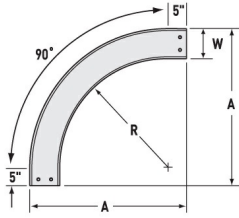

Cablofil
CCS-A-90HB36-06 AL 6W 90 SLD 36R HB
Part No. P400038

Aluminum cable channel is perfect for industrial installations with limited cables. Ribbed Splices are stronger and allow for longer spans. Optional snap in hardware speeds up installation.

Features & Benefits

Strong and easy to install aluminum construction

Specifications

General Info

Product Line	Cablofil	Finish	Aluminum
UPC Number	800388475212	Country Of Origin	Mexico

Dimensions

Product Width US	6.0 in	Product Weight US	5.45 lb
Product Height US	1.75 in		