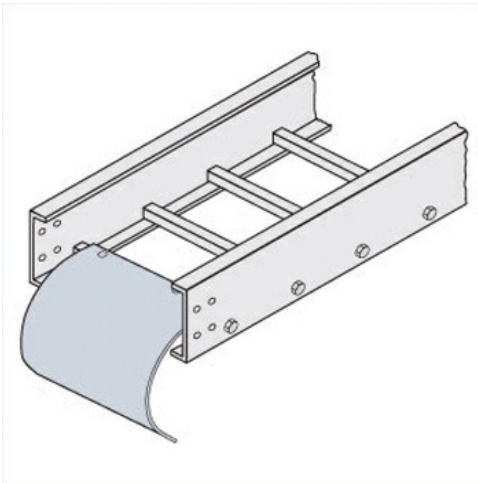

Cablofil
Cable Dropout
Part No. P600822

Choose from an extensive selection of metallic ladder tray with a variety of rung and bottom styles to choose from. Finishes include steel, 304L and 316L stainless steel to meet the needs of any application. Rail heights range from 4" to 7" and width sizes are available up to 36".

Features & Benefits

Smooth radius for cable drops

Specifications

General Info

Product Line	Cablofil	Finish	GC
UPC Number	800388524941	Country Of Origin	Mexico

Dimensions

Product Width US	5.188 in	Product Weight US	2.354 lb
Product Volume US	0.184 cu ft	Product Depth US	7.0 in
Product Height US	8.749 in		