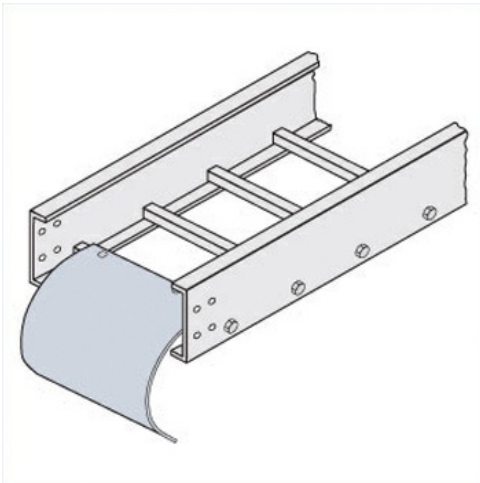

Cablofil  
Cable Dropout  
Part No. P604148

Choose from an extensive selection of metallic ladder tray with a variety of rung and bottom styles to choose from. Finishes include steel, 304L and 316L stainless steel to meet the needs of any application. Rail heights range from 4" to 7" and width sizes are available up to 36".

## Features & Benefits

Smooth radius for cable drops

### Dimensions

Product Width US	17.625 in	Product Weight US	1.354 lb
------------------	-----------	-------------------	----------

Product Volume US	0.042 cu ft	Product Depth US	2.75 in
-------------------	-------------	------------------	---------