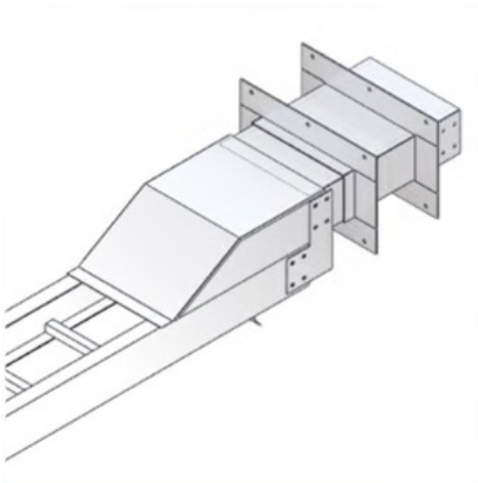

**Cablofil**  
**Outdoor Conversion for Wall Penetration**  
Part No. P606931

Choose from an extensive selection of metallic ladder tray with a variety of rung and bottom styles to choose from. Finishes include steel, 304L and 316L stainless steel to meet the needs of any application. Rail heights range from 4" to 7" and width sizes are available up to 36".

## Features & Benefits

---

Splices included

### Dimensions

Product Width US	36.5 in	Product Weight US	0.001 lb
Product Volume US	4.333 cu ft	Product Depth US	19.881 in
Product Height US	10.319 in		

---