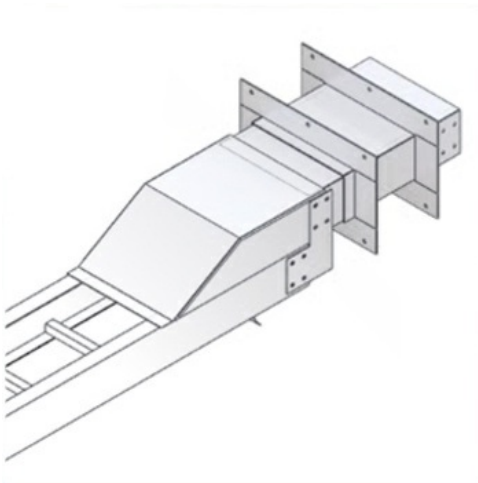

Cablofil
Outdoor Conversion for Wall Penetration
Part No. P630079

Choose from an extensive selection of metallic ladder tray with a variety of rung and bottom styles to choose from. Finishes include steel, 304L and 316L stainless steel to meet the needs of any application. Rail heights range from 4" to 7" and width sizes are available up to 36".

Features & Benefits

Order Wall penetration sleeve separately

Specifications

General Info

Product Line	Cablofil	Finish	Hot Dipped Galvanized
Country Of Origin	Mexico		

Dimensions

Product Weight US	0.001 lb
-------------------	----------
