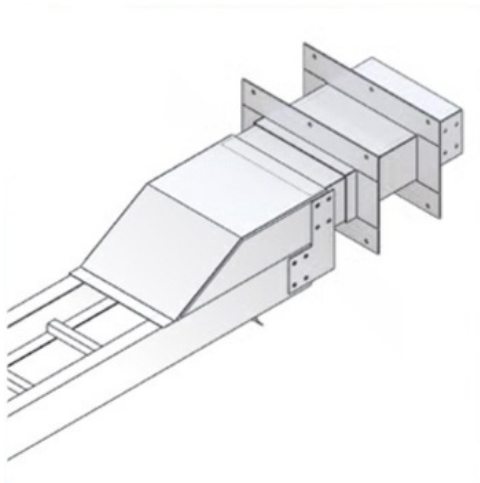

Cablofil
Outdoor Conversion for Wall Penetration
Part No. P630080

Choose from an extensive selection of metallic ladder tray with a variety of rung and bottom styles to choose from. Finishes include steel, 304L and 316L stainless steel to meet the needs of any application. Rail heights range from 4" to 7" and width sizes are available up to 36".

Features & Benefits

Order Wall penetration sleeve separately

Specifications

General Info

Product Line	Cablofil	Finish	Hot Dipped Galvanized
Country Of Origin	Mexico		

Dimensions

Product Weight US	0.001 lb
-------------------	----------
