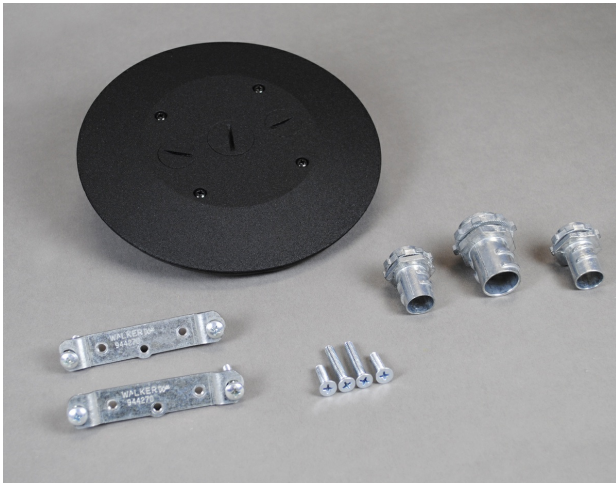

Wiremold
PSRC9 Series Flush Furniture Feed Fitting
Part No. PSRC9FFTCBK

Unit complete with link straps, adapter plate and conduit assembly featuring (1) 3/4" trade size and (2) 1/2" trade size conduit connectors and closure plugs.

Features & Benefits

Unit complete with link straps, adapter plate and conduit assembly featuring (1) 3/4" trade size and (2) 1/2" trade size conduit connectors and closure plugs.

Specifications

General Info

| | | | |
|--------------------|------------|--------------|--|
| Product Line | Wiremold | UPC Number | 786564009092 |
| Country Of Origin | Mexico | Construction | Assembled |
| Application Sector | Commercial | Standard | cULus Listed Underfloor Raceway Fittings: File E11912 Guide RQKX Meets Articles 390 of NEC |