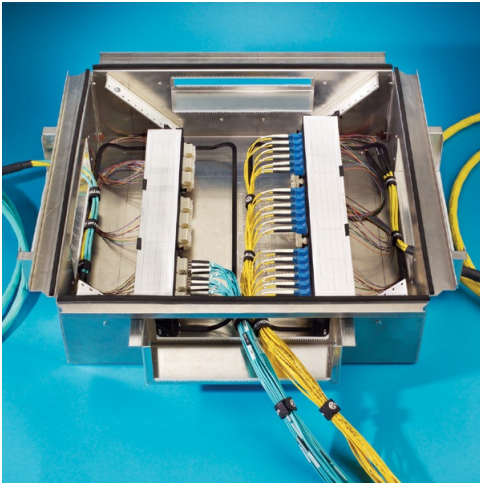

Legrand

ALUMINUM LOCKING COVER** RFE ENCLSRs **032320**
Part No. RFE-LC-01

Specifications

General Info

Countries Of Origin United States

Product Line Wiremold

Buy American Act Compliance

NAFTA Yes