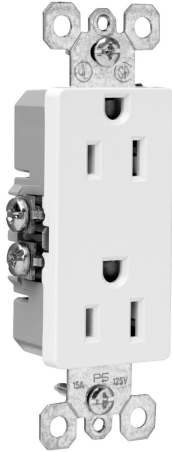

Pass and Seymour  
Discontinued - Trademaster® Decorator Receptacles  
Part No. TM885GRY

Decorator duplex receptacle with pressure plate. ♦ 15 amp, 125 volt, Gray.

## Features & Benefits

Longer steel straps than competitive devices, still fits under a standard wall plate.

Ultrasonic welding of face to back body.

External screw-pressure-plate back wire on all four terminal screws and ground screw eliminates wrapping.

Break-off tabs that are big enough to grab hold of -- even if contact screws are backed out.

All four contact screws and the ground screw are backed out.

High-impact thermoplastic face and back body eliminate cracks, breaks, and callbacks.

Patented design provides better plug retention.

Accepts #12 and #14 stranded and solid wire.

Scored deeper for fast, clean breaks every time.

All screws are tri-drive.