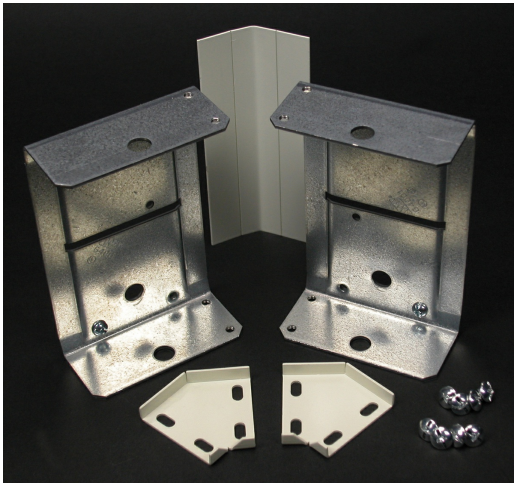

Wiremold  
4000 Internal or External 45 Degree Elbow Fitting  
Part No. V4012TX

Internal or external 45 degree turns in a run of 4000 Series Raceway. Can also be assembled as an inverted 45 degree elbow.

## Features & Benefits

Internal or external 45 degree turns in a run of 4000 Series Raceway. Can also be assembled as an inverted 45 degree elbow.

### Dimensions

Product Depth US	1.5 in
------------------	--------