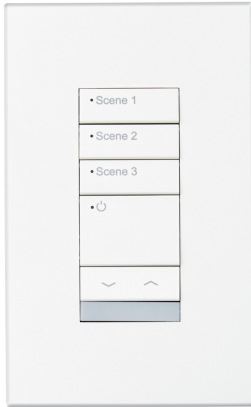

Wattstopper
Wattstopper PLUS Wireless Scene Dimming Wallstation, 3 Button, Gray
Part No. BCS_WA_EN-WS-SC3-ZB-GR

The SC Scene Dimming Wallstation series is a multi-scene, single-zone dimming Wallstation that provides customized light level control in areas such as boardrooms, conference rooms, private offices, and other areas requiring architectural dimming. The SC Series allows the user to select pre-programmed light levels or "scenes" with the push of a button. Scene configuration can be changed via Software.

Specifications

General Info

Product Line	Wattstopper	Color	Gray
Finish	Plastic	UPC Number	840356702032
Country Of Origin	Canada	Switch Type	Push
Number of Switches	4	Application Sector	Commercial
Warranty Type	5-Year	Type	Switch