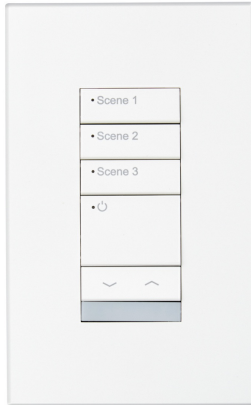

Wattstopper
Wattstopper PLUS Wireless Scene Dimming Wallstation, 3 Button, Ivory
Part No. BCS_WA_EN-WS-SC3-ZB-IV

The SC Scene Dimming Wallstation series is a multi-scene, single-zone dimming Wallstation that provides customized light level control in areas such as boardrooms, conference rooms, private offices, and other areas requiring architectural dimming. The SC Series allows the user to select pre-programmed light levels or "scenes" with the push of a button. Scene configuration can be changed via Software.

Specifications

General Info

Product Line	Wattstopper	Color	Ivory
Finish	Plastic	UPC Number	840356702049
Country Of Origin	Canada	Switch Type	Push, Rocker
Number of Switches	4	Application Sector	Commercial
Warranty Type	5-Year	Type	Switch

Wire Connection Type	Wireless	Antenna Pattern	Omni-directional
----------------------	----------	-----------------	------------------

Engraving Type	Icon with Text
----------------	----------------
