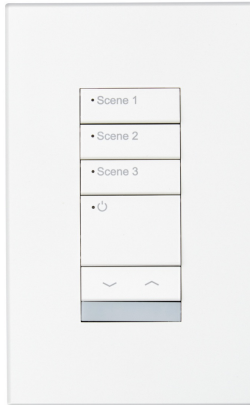

Wattstopper
Wattstopper PLUS Wireless Scene Dimming Wallstation, 3 Button, White
Part No. BCS_WA_EN-WS-SC3-ZB-WH

The SC Scene Dimming Wallstation series is a multi-scene, single-zone dimming Wallstation that provides customized light level control in areas such as boardrooms, conference rooms, private offices, and other areas requiring architectural dimming. The SC Series allows the user to select pre-programmed light levels or "scenes" with the push of a button. Scene configuration can be changed via Software.

Specifications

General Info

Product Line	Wattstopper	Color	White
Finish	Plastic	UPC Number	840356702056
Country Of Origin	Canada	Switch Type	Push, Rocker
Number of Switches	4	Application Sector	Commercial
Warranty Type	5-Year	Type	Switch

Dimensions

Product Width US	2.76 in	Product Weight US	0.35 lb
Product Depth US	0.94 in	Product Height US	4.5 in

Listing Agencies / 3rd Party Agencies

CE Certified	Yes	FCC Compliant	Yes
--------------	-----	---------------	-----