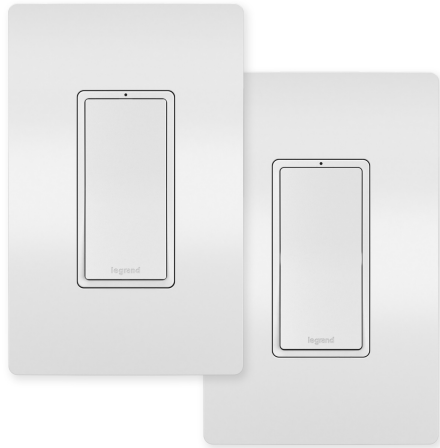

radiant Collection
radiant® Easy 3-Way Switch Kit, White
Part No. WNREZK10WH

This kit uses a wireless switch to easily add control of a light or fixture from a second location, even in rooms or locations currently without 3-way wiring.

Simply replace the existing light switch with the kit's radiant® Switch (wired), then use the included battery-powered radiant® Wireless Switch to add another point of control wherever it is desired. The Wireless Switch mounts to any wall or surface – without cutting, wiring or tools – using the provided adhesive. The kit's devices come pre-paired to enable multi-location control in seconds.

Made exclusively for use with screwless Wall Plates from the radiant® Collection, sold separately.

Features & Benefits

Uses wireless switch to easily add control of a light from a second location. Ready to install, no configuration needed.

Specifications

General Info

Product Line	Pass & Seymour	Color	White
Finish	Matte	UPC Number	785007442670
Country Of Origin	China	Number of Switches	1
Works With	Netatmo	Application Sector	Residential/Commercial
Standard	RoHS, FCC, cULus	Warranty Type	1-Year
Type	Switch		